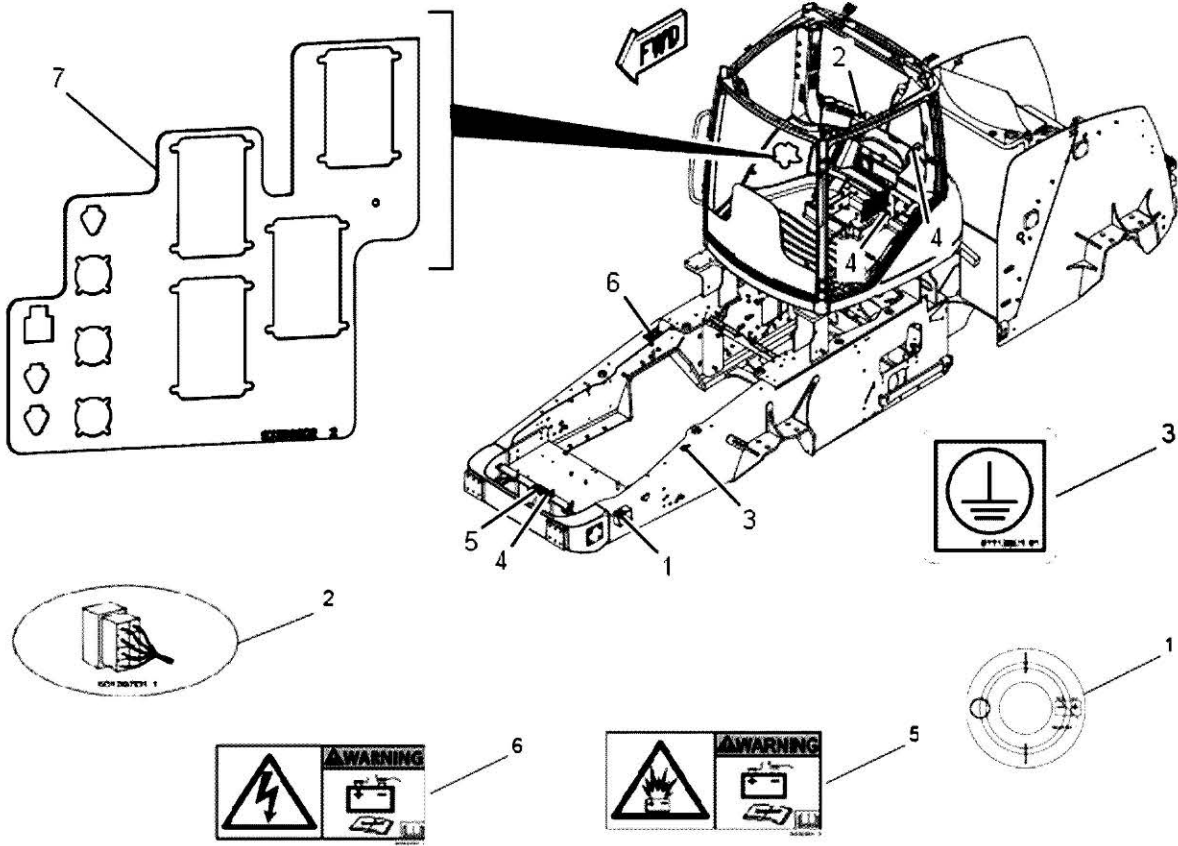

565438D1-4

565438D1 - ELECTRICAL DECAL INSTALLATION - NORTH AMERICAN

ITEM	PART NUMBER	QTY	DESCRIPTION COMMENTS	TECHNICAL SPECIFICATION
1	501277D2	1	INFORMATIONAL DECAL	
2	501297D1	1	INFORMATIONAL DECAL WIRE ACCESS	
3	511126D1	1	WARNING DECAL, ELECTRIC SHOCK ELECTRICAL GROUND	
4	511130D1	2	INFORMATIONAL DECAL 12 VOLT	
5	562322D1	1	WARNING DECAL, EXPLOSION EXPLOSION HAZARD, NORTH AMERICA	
6	563623D1	1	DANGER DECAL, ELECTRIC SHOCK ELECTRICAL HAZARD NORTH AMERICAN	
7	573982D3	1	INFORMATIONAL DECAL MODELS USED ON: CO745 / CO755 / CO765 / CO775 CO835 / CO845 / CO855 / CO865 / CO875 CO945 / CO955 / CO965 / CO975	FUSE / RELAY
8	575600D2	1	INFORMATIONAL DECAL RTMR CHASSIS