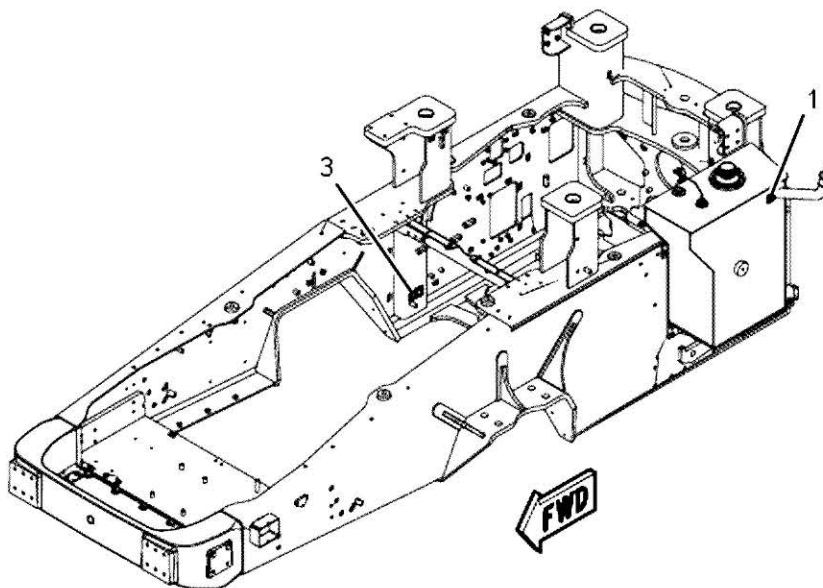

565437D1-5-

3

1

6

5

4

7

2