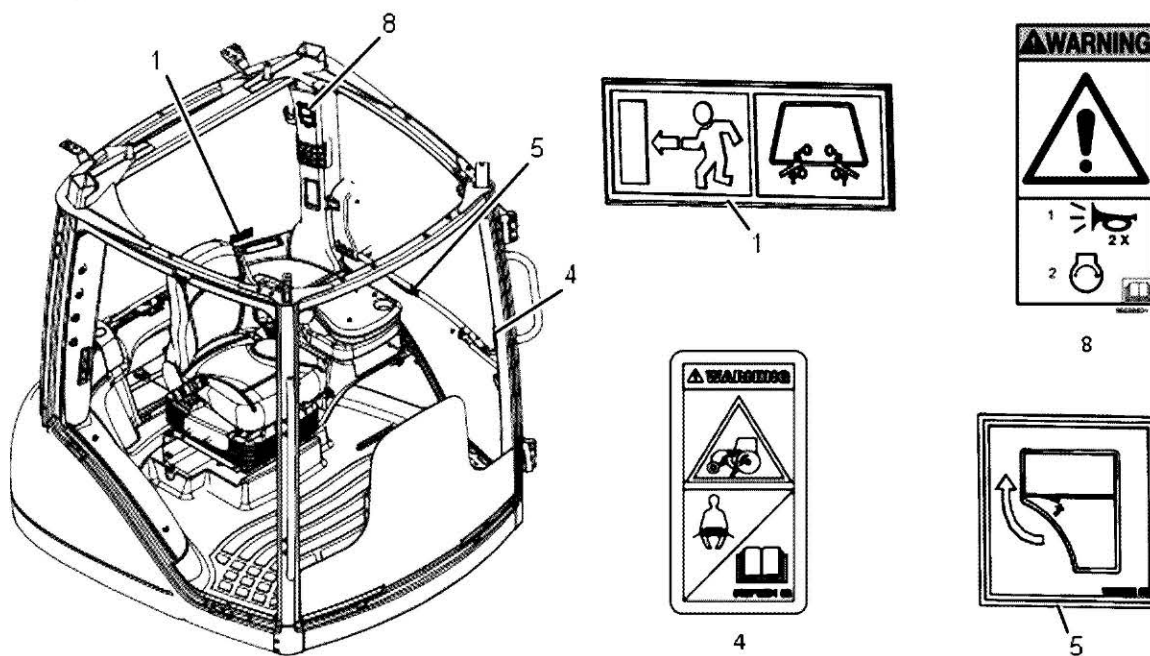

565434D1-4

565434D1 - CAB DECAL INSTALLATION - NORTH AMERICAN

ITEM	PART NUMBER	QTY	DESCRIPTION COMMENTS	TECHNICAL SPECIFICATION
1	501272D1	1	DECAL, EMERGENCY EXIT ALTERNATE EXIT	
3	501289D1	1	DECAL, PARKING BRAKE PARK BRAKE	
4	513719D1	1	DECAL FALL OFF HAZARD, NORTH AMERICA	
5	519233D1	1	INFORMATIONAL DECAL DOOR HANDLE	
6	554224D1	1	DECAL, WIPER WIPER	
7	562310D1	1	WARNING DECAL READ MANUAL NORTH AMERICAN	
8	562355D1	1	WARNING DECAL BYSTANDER ALERT, NORTH AMERICA	
9	NS	1	NON-SERVICEABLE PART ROLL OVER PROTECTIVE SYSTEM PART NUMBER 574757D1	
10	CH8C-3348	2	BLIND RIVET	6MM OD