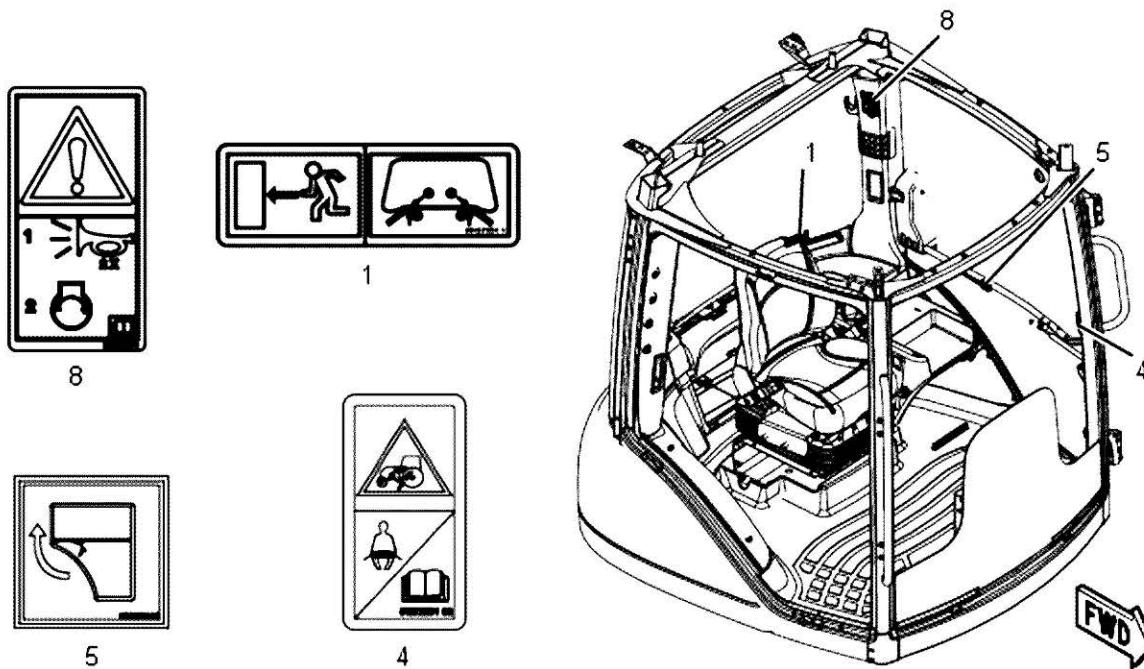

565439D1-5-

565439D1 - CAB DECAL INSTALLATION - INTERNATIONAL

ITEM	PART NUMBER	QTY	DESCRIPTION COMMENTS	TECHNICAL SPECIFICATION
1	501272D1	1	DECAL, EMERGENCY EXIT ALTERNATE EXIT	
3	501289D1	1	DECAL, PARKING BRAKE PARK BRAKE	
4	513720D1	1	DECAL FALL OFF HAZARD INTERNATIONAL	
5	519233D1	1	INFORMATIONAL DECAL DOOR HANDLE	
6	554224D1	1	DECAL, WIPER WIPER	
7	562311D2	1	DECAL, READ MANUAL READ MANUAL	
8	562356D2	1	DECAL BYSTANDER ALERT, INTERNATIONAL	BYSTANDER ALERT
9	NS	1	NON-SERVICEABLE PART ROLL OVER PROTECTION SYSTEM	
10	CH8C-3348	2	BLIND RIVET	6MM OD