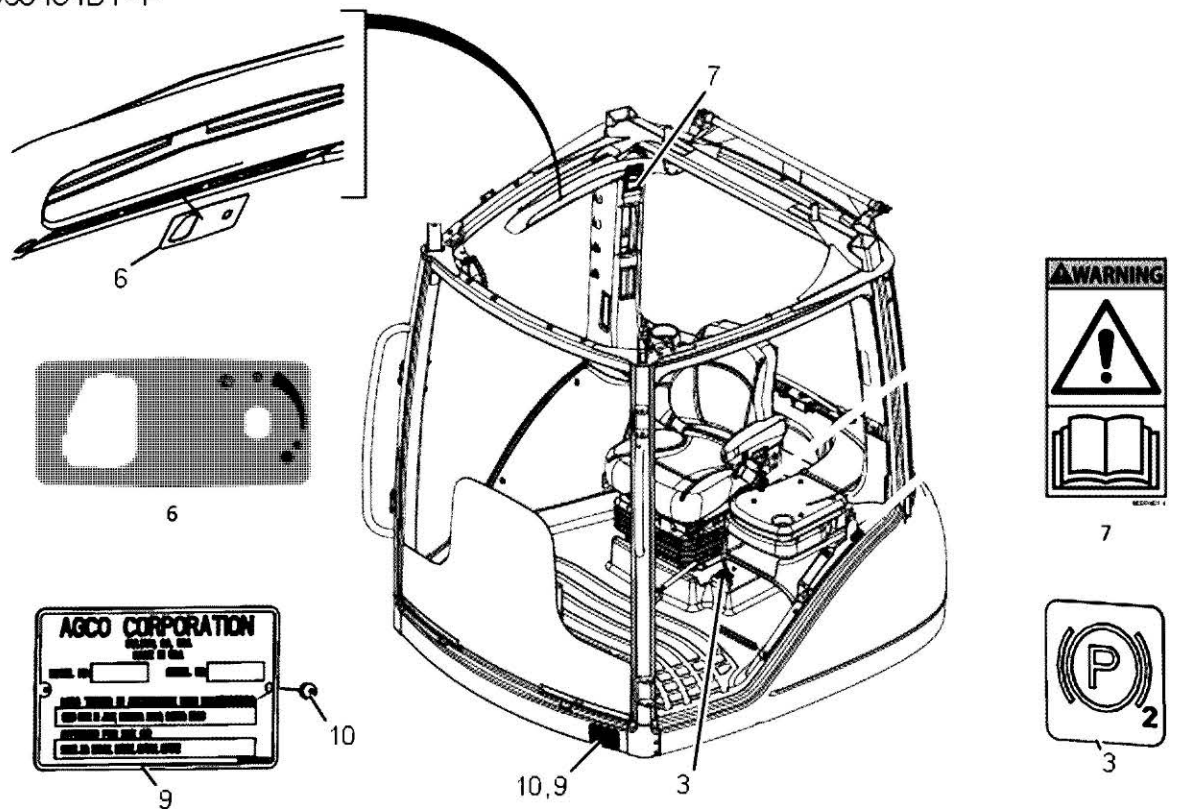

565434D1-4

565434D1 - CAB DECAL INSTALLATION - NORTH AMERICAN

ITEM	PART NUMBER	QTY	DESCRIPTION COMMENTS	TECHNICAL SPECIFICATION
1	501272D1	1	DECAL, EMERGENCY EXIT ALTERNATE EXIT	
3	501289D1	1	DECAL, PARKING BRAKE PARK BRAKE	
4	513719D1	1	DECAL FALL OFF HAZARD, NORTH AMERICA	
5	519233D1	1	INFORMATIONAL DECAL DOOR HANDLE	
6	554224D1	1	DECAL, WIPER WIPER	
7	562310D1	1	WARNING DECAL READ MANUAL NORTH AMERICAN	
8	562355D1	1	WARNING DECAL BYSTANDER ALERT, NORTH AMERICA	
9	NS	1	NON-SERVICEABLE PART ROLL OVER PROTECTIVE SYSTEM PART NUMBER 574757D1	
10	CH8C-3348	2	BLIND RIVET	6MM OD