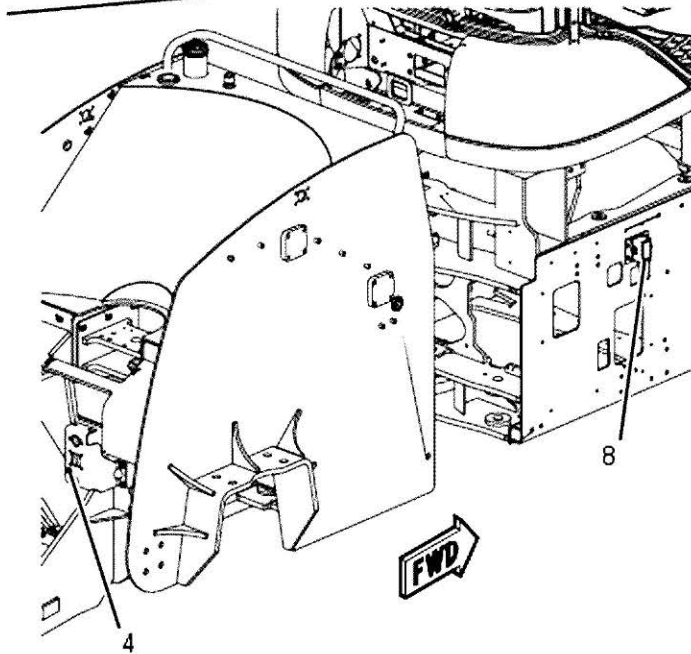

576512D1-3

12V
511130D1 02

4

8