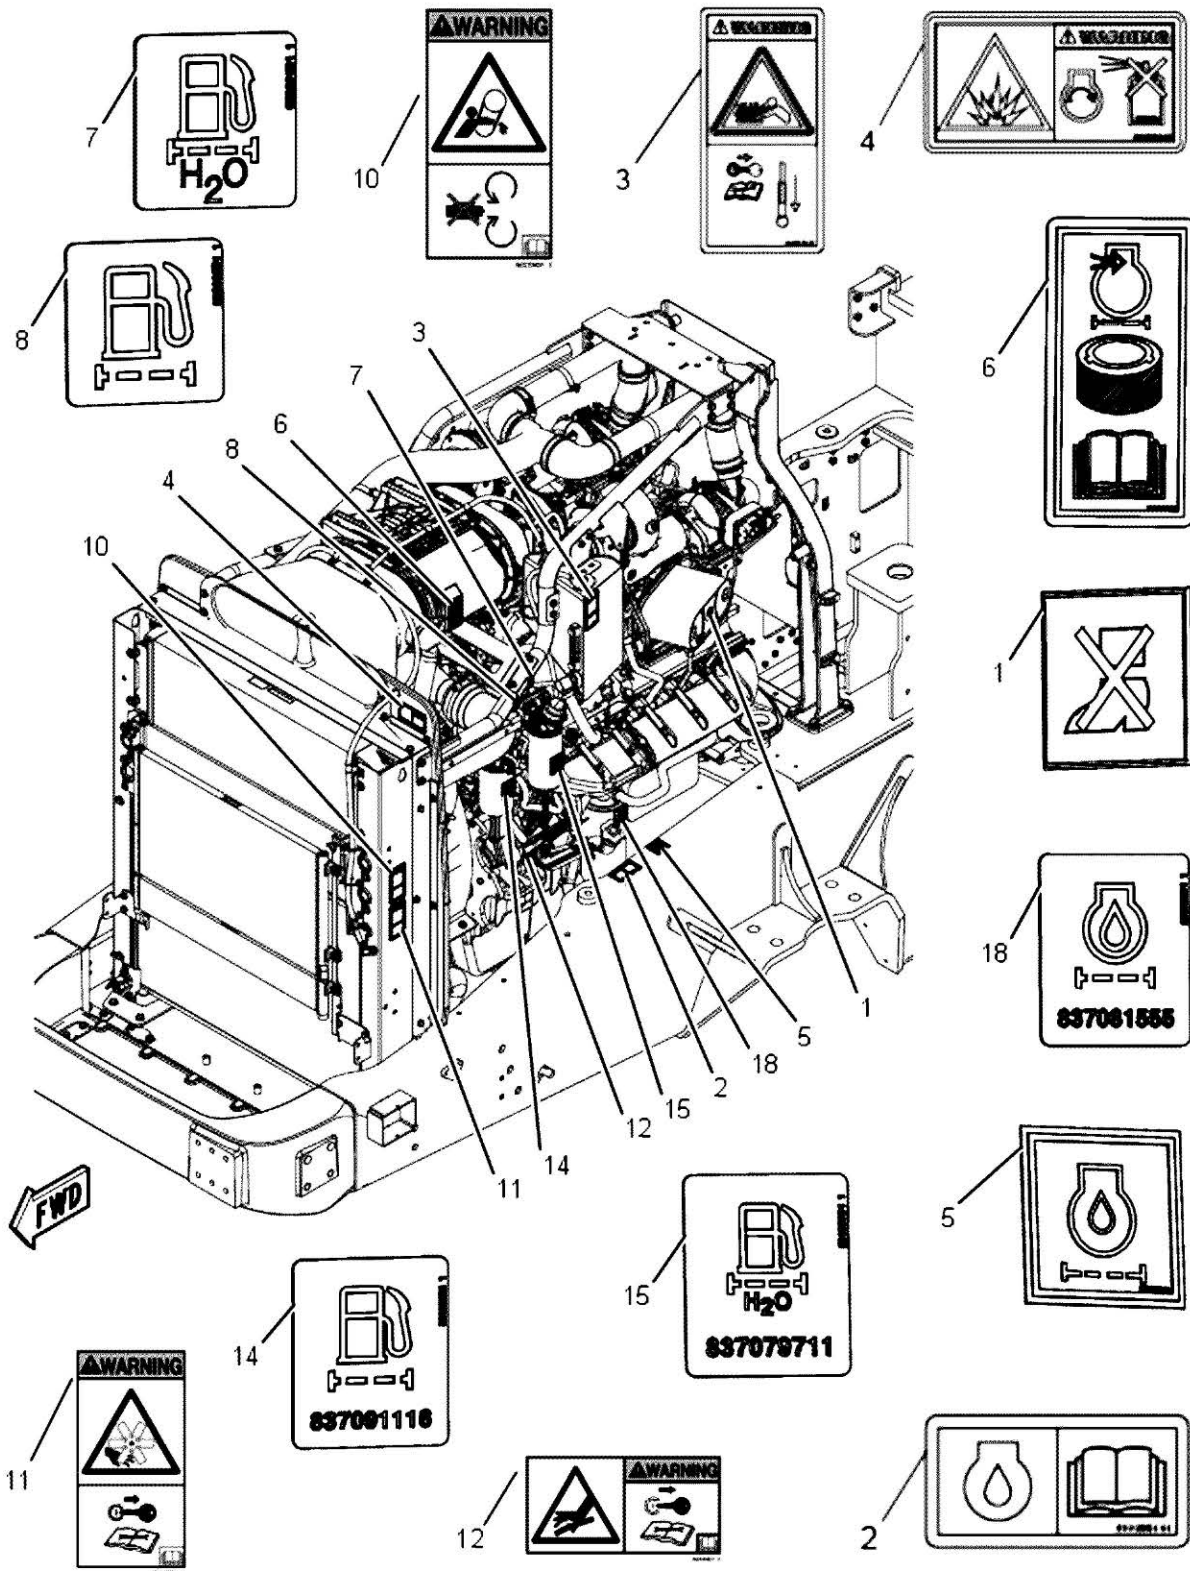

565436D1-8-01

565436D1 - ENGINE DECAL INSTALLATION - NORTH AMERICAN

ITEM	PART NUMBER	QTY	DESCRIPTION COMMENTS	TECHNICAL SPECIFICATION
1	501251D1	1	WARNING DECAL NO STEP	
2	511129D1	1	INFORMATIONAL DECAL CHECK OIL	
3	511133D1	1	WARNING DECAL, HOT PRESSURIZED HOT FLUID, NORTH AMERICA	
4	523250D1	1	DECAL ETHER, NA	
5	529901D1	1	INFORMATIONAL DECAL ENGINE OIL FILTER	
6	529903D1	1	INFORMATIONAL DECAL AIR CLEANER	
7	559001D1	1	INFORMATIONAL DECAL SEPARATOR FILTER	SEPERATOR FILTER
8	559002D1	1	INFORMATIONAL DECAL FUEL FILTER	FUEL FILTER
10	562324D1	2	WARNING DECAL, ENTANGLEMENT ENTANGLEMENT HAZARD, NORTH AMERICA	
11	562326D1	2	WARNING DECAL, ENTANGLEMENT ENTANGLEMENT HAZARD, NORTH AMERICA	
12	562349D1	1	CAUTION DECAL HIGH PRESSURE HAZARD, NORTH AMERICA	
14	NS	1	NON-SERVICEABLE PART FUEL FILTER	
15	NS	1	NON-SERVICEABLE PART SEPERATOR FILTER	
18	583932D1	1	DECAL ENGINE OIL FILTER	OIL FILTER,ENGINE