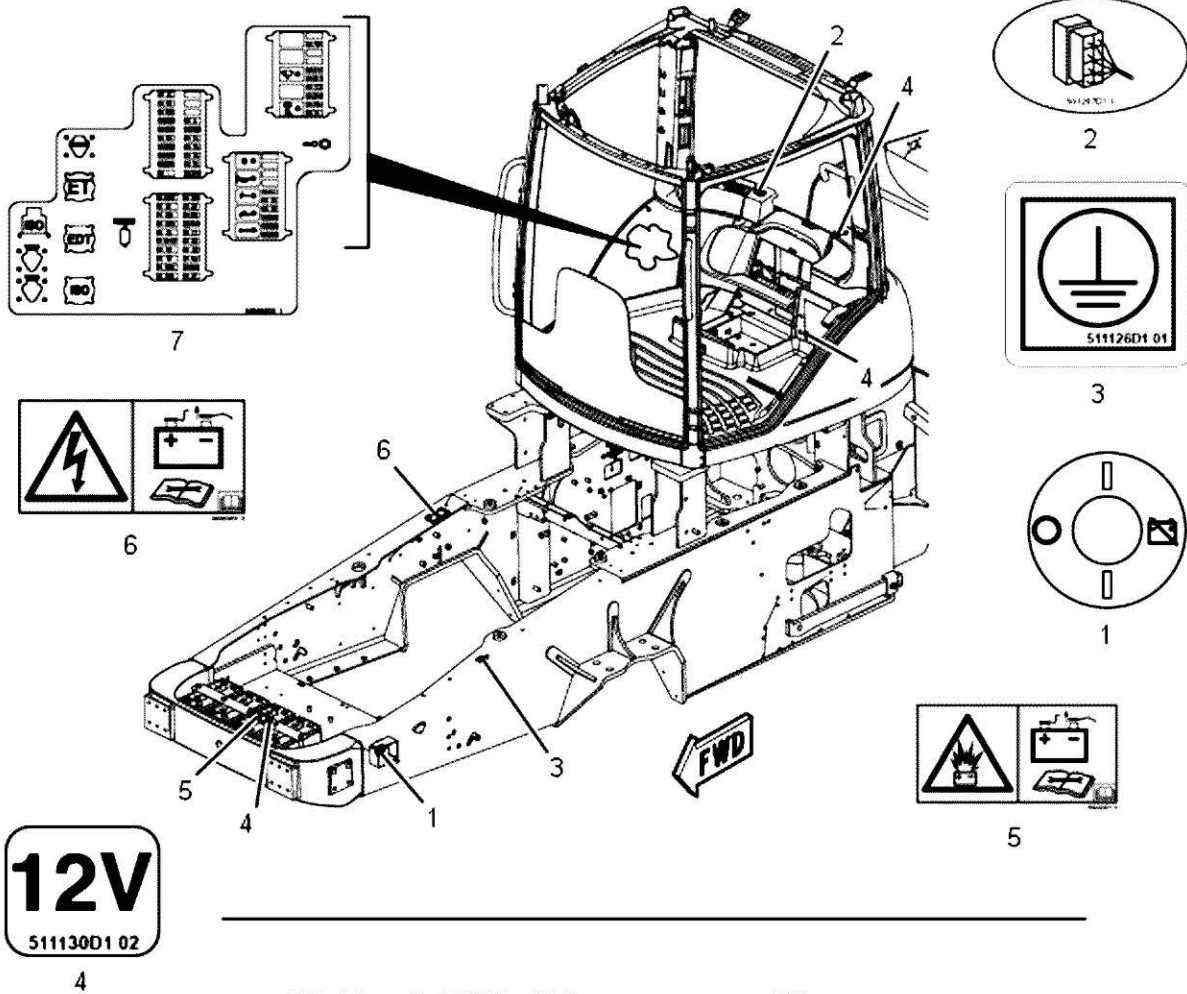

576513D1-3

576513D1 - DECAL INSTALLATION, INTERNATIONAL - ELECTRICAL

ITEM	PART NUMBER	QTY	DESCRIPTION COMMENTS	TECHNICAL SPECIFICATION
			2016	
1	501277D2	1	INFORMATIONAL DECAL SUPERSEDED BY 501277D2	
2	501297D1	1	INFORMATIONAL DECAL WIRE ACCESS	
3	511126D1	1	WARNING DECAL, ELECTRIC SHOCK ELECTRICAL GROUND	
4	511130D1	4	INFORMATIONAL DECAL 12 VOLT	
5	562323D1	1	WARNING DECAL, EXPLOSION EXPLOSION HAZARD NORTH AMERICAN	
6	563624D2	1	DANGER DECAL SUPERCEDED BY 563624D2	
7	576463D2	1	DECAL, FUSE FUSE / RELAY	RELAY
8	582435D1	1	DECAL	RTMR,CHASSIS