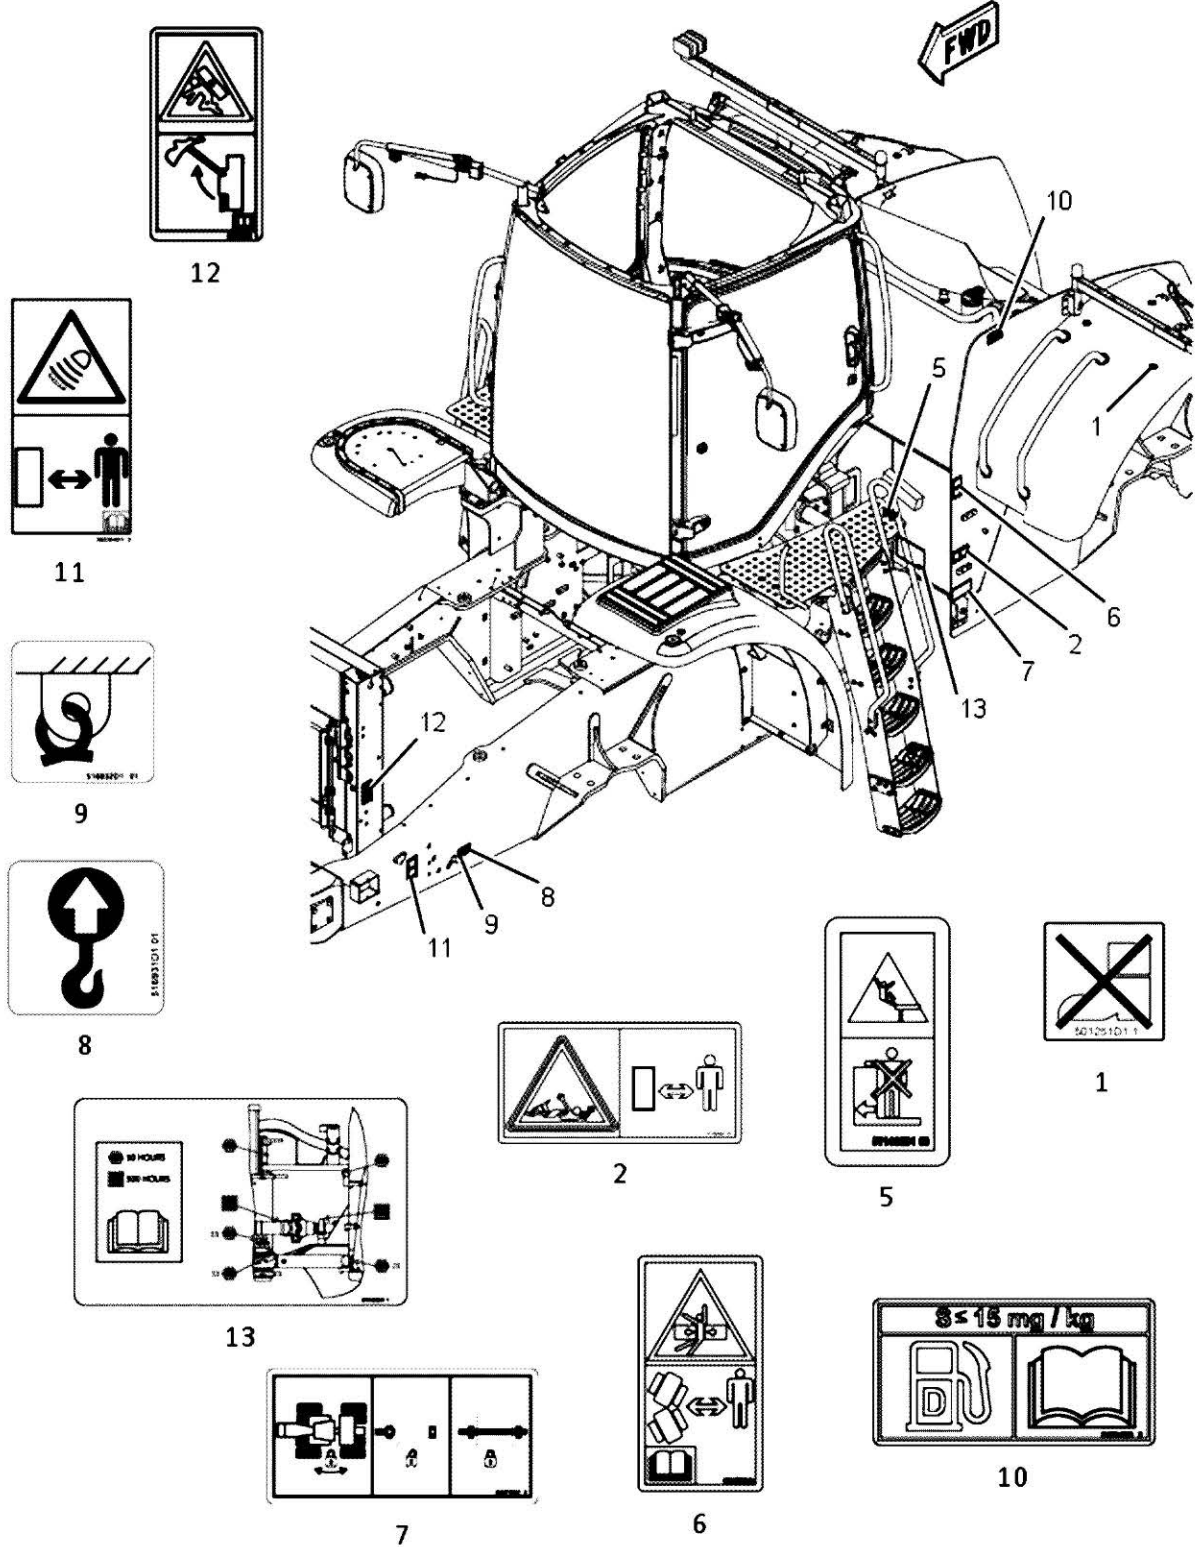

565440D1-5-01

565440D1 - CHASSIS DECAL INSTALLATION - INTERNATIONAL

ITEM	PART NUMBER	QTY	DESCRIPTION COMMENTS	TECHNICAL SPECIFICATION
1	501251D1	4	WARNING DECAL NO STEP	
2	511086D1	2	DECAL DRIVELINE HAZARD, INTERNATIONAL	
5	511416D1	2	WARNING DECAL, FALLING HAZARD FALL HAZARD, INTERNATIONAL	
6	513649D1	2	DECAL CRUSH HAZARD	
7	513718D1	1	INFORMATIONAL DECAL ARTICULATION LOCK	
8	516931D1	4	DECAL, LIFT POINT	
9	566828D1	4	DECAL, TIE DOWN	
10	547845D1	1	INFORMATIONAL DECAL DIESEL, S15	
11	562354D1	2	WARNING DECAL RADIATION HAZARD, INTERNATIONAL	
12	573302D1	1	WARNING DECAL HOOD SUPPORT, INTERNATIONAL	INT.
13	575460D1	1	DECAL, GREASE GREASE POINTS