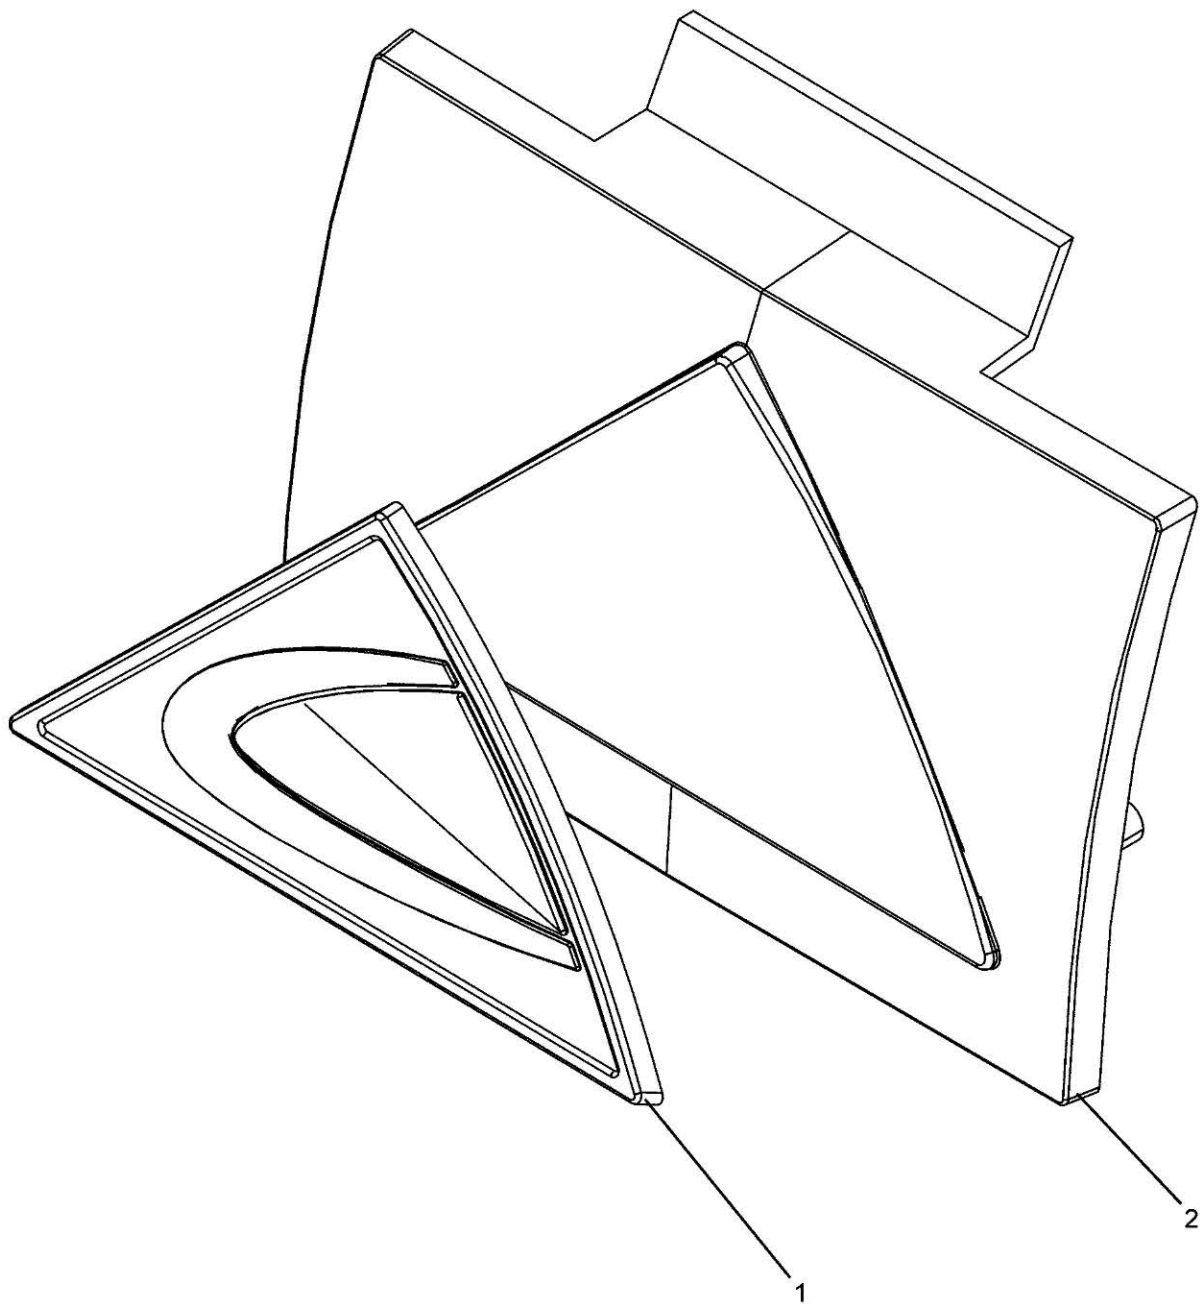

ITEM	PART NUMBER	QTY	DESCRIPTION COMMENTS	TECHNICAL SPECIFICATION
1	565432D1	1	DECAL, MODEL, LEFT HAND	MT975E
2	565433D1	1	DECAL, MODEL, RIGHT HAND	MT975E

602266D1-1

602266D1 - DECAL INSTALLATION - FUSE

ITEM	PART NUMBER	QTY	DESCRIPTION COMMENTS	TECHNICAL SPECIFICATION
1	ACW1275830	1	2017 DECAL, FUSE DECAL PLACEMENT IS INSIDE CAB ON RIGHT HAND GLASS AT LOWER RIGHT.	

568331D1-1-AA152

568331D1 - EMBLEM ASSEMBLY, CHALLENGER