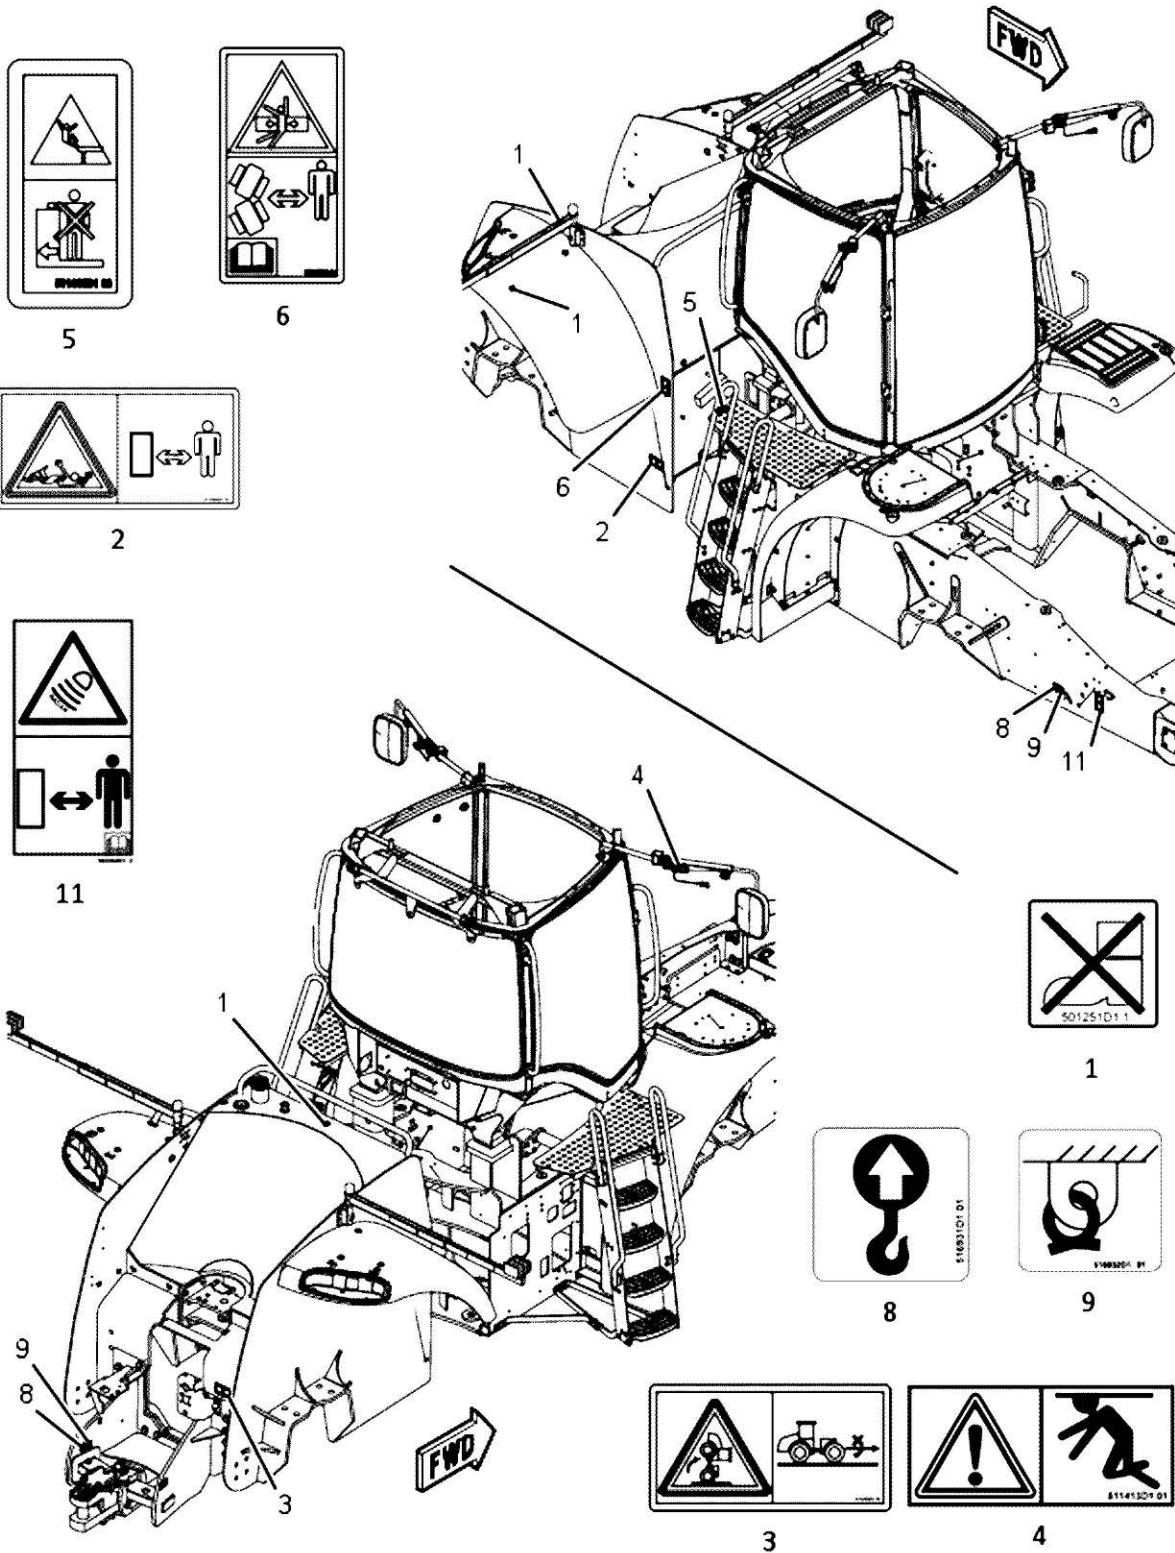

565440D1-5-02

565440D1 - CHASSIS DECAL INSTALLATION - INTERNATIONAL

ITEM	PART NUMBER	QTY	DESCRIPTION COMMENTS	TECHNICAL SPECIFICATION
1	501251D1	4	WARNING DECAL NO STEP	
2	511086D1	2	DECAL HAZARD INTERNATIONAL	
3	511094D1	1	DECAL REAR ROLLOVER HAZARD, INTERNATIONAL	
4	511413D1	2	DECAL CRUSH HAZARD, INTERNATIONAL	
5	511416D1	2	WARNING DECAL, FALLING HAZARD FALL HAZARD INTERNATIONAL	
6	513649D1	2	DECAL PINCHING HAZARD	
8	516931D1	4	DECAL, LIFT POINT	
9	566828D1	4	DECAL, TIE DOWN	
11	562354D1		WARNING DECAL RADIATION HAZARD INTERNATIONAL