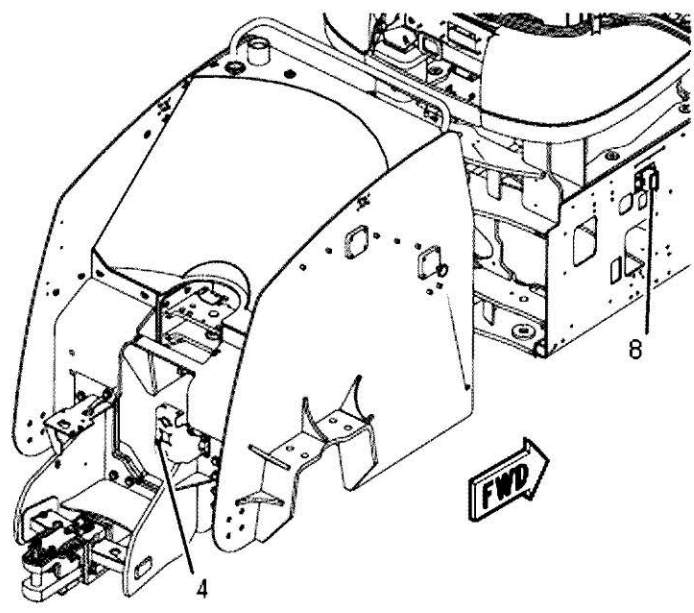

565443D1-4

565443D1 - ELECTRICAL DECAL INSTALLATION - INTERNATIONAL

ITEM	PART NUMBER	QTY	DESCRIPTION COMMENTS	TECHNICAL SPECIFICATION
1	501277D2	1	INFORMATIONAL DECAL	
2	501297D1	1	INFORMATIONAL DECAL WIRE ACCESS	
3	511126D1	1	WARNING DECAL, ELECTRIC SHOCK ELECTRICAL GROUND	
4	511130D1	4	INFORMATIONAL DECAL 12 VOLT	
5	562323D1	1	WARNING DECAL, EXPLOSION EXPLOSION HAZARD, INTERNATIONAL	
6	563624D2	1	DANGER DECAL	
7	573982D3	1	INFORMATIONAL DECAL FUUSE RELAY MODELS USED ON: CO745 / CO755 / CO765 / CO775 CO835 / CO845 / CO855 / CO865 / CO875 CO945 / CO955 / CO965 / CO975	FUSE / RELAY
8	575600D2	1	INFORMATIONAL DECAL RTMR, CHASSIS