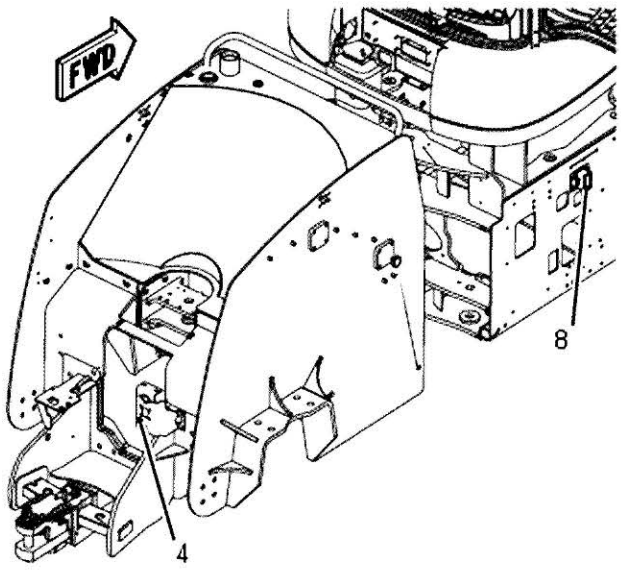

565438D1-4

565438D1 - ELECTRICAL DECAL INSTALLATION - NORTH AMERICAN

ITEM	PART NUMBER	QTY	DESCRIPTION COMMENTS	TECHNICAL SPECIFICATION
1	501277D2	1	INFORMATIONAL DECAL	
2	501297D1	1	INFORMATIONAL DECAL WIRE ACCESS	
3	511126D1	1	WARNING DECAL, ELECTRIC SHOCK ELECTRICAL GROUND	
4	511130D1	2	INFORMATIONAL DECAL 12 VOLT	
5	562322D1	1	WARNING DECAL, EXPLOSION EXPLOSION HAZARD, NORTH AMERICA	
6	563623D1	1	DANGER DECAL, ELECTRIC SHOCK ELECTRICAL HAZARD NORTH AMERICAN	
7	573982D3	1	INFORMATIONAL DECAL MODELS USED ON: CO745 / CO755 / CO765 / CO775 CO835 / CO845 / CO855 / CO865 / CO875 CO945 / CO955 / CO965 / CO975	FUSE / RELAY
8	575600D2	1	INFORMATIONAL DECAL RTMR CHASSIS