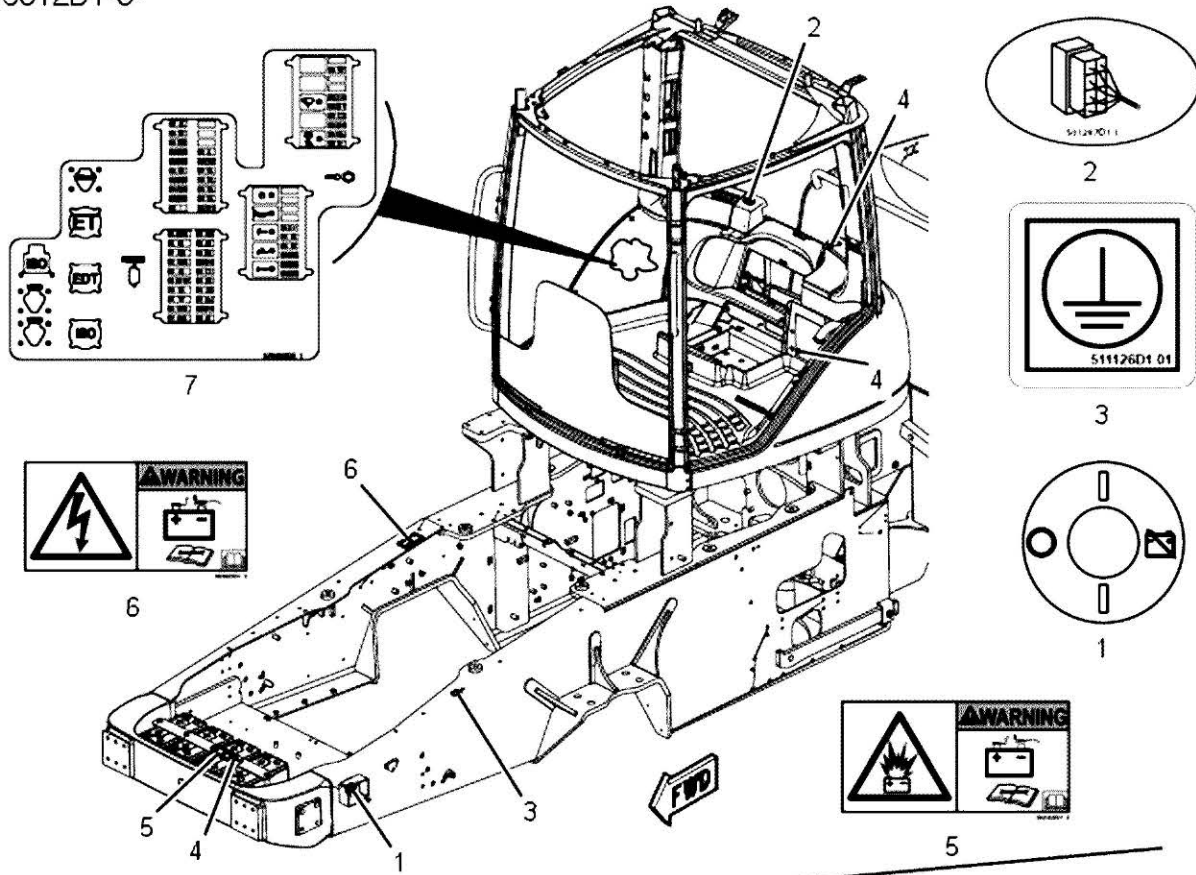

576512D1-3

12V
511130D1 02

4