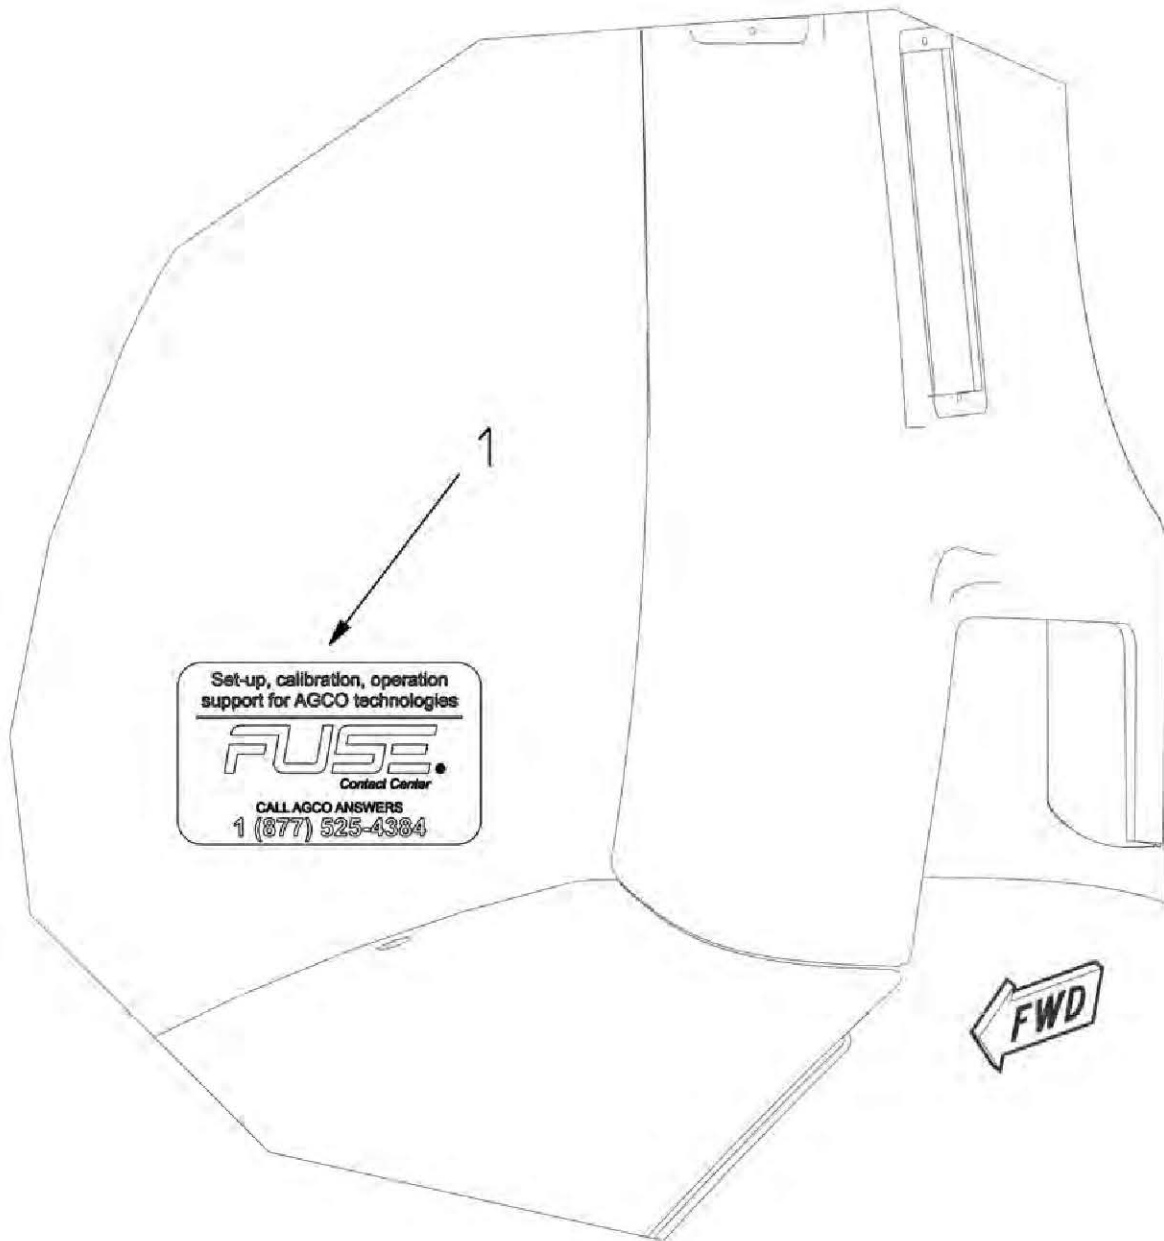

571969D1 - DECAL GROUP - MT965E

ITEM	PART NUMBER	QTY	DESCRIPTION COMMENTS	TECHNICAL SPECIFICATION
1	565429D1	1	DECAL, MODEL, LEFT HAND	MT965E
2	565430D1	1	DECAL, MODEL, RIGHT HAND	MT965E

565431D1-4-01

565431D1 - DECAL GROUP - MT975E

ITEM	PART NUMBER	QTY	DESCRIPTION COMMENTS	TECHNICAL SPECIFICATION
1	565432D1	1	DECAL, MODEL, LEFT HAND	MT975E
2	565433D1	1	DECAL, MODEL, RIGHT HAND	MT975E

602266D1-1

602266D1 - DECAL INSTALLATION - FUSE

ITEM	PART NUMBER	QTY	DESCRIPTION COMMENTS	TECHNICAL SPECIFICATION
1	ACW1275830	1	2017 DECAL, FUSE DECAL PLACEMENT IS INSIDE CAB ON RIGHT HAND GLASS AT LOWER RIGHT.	

568331D1-1-AA152

568331D1 - EMBLEM ASSEMBLY, CHALLENGER