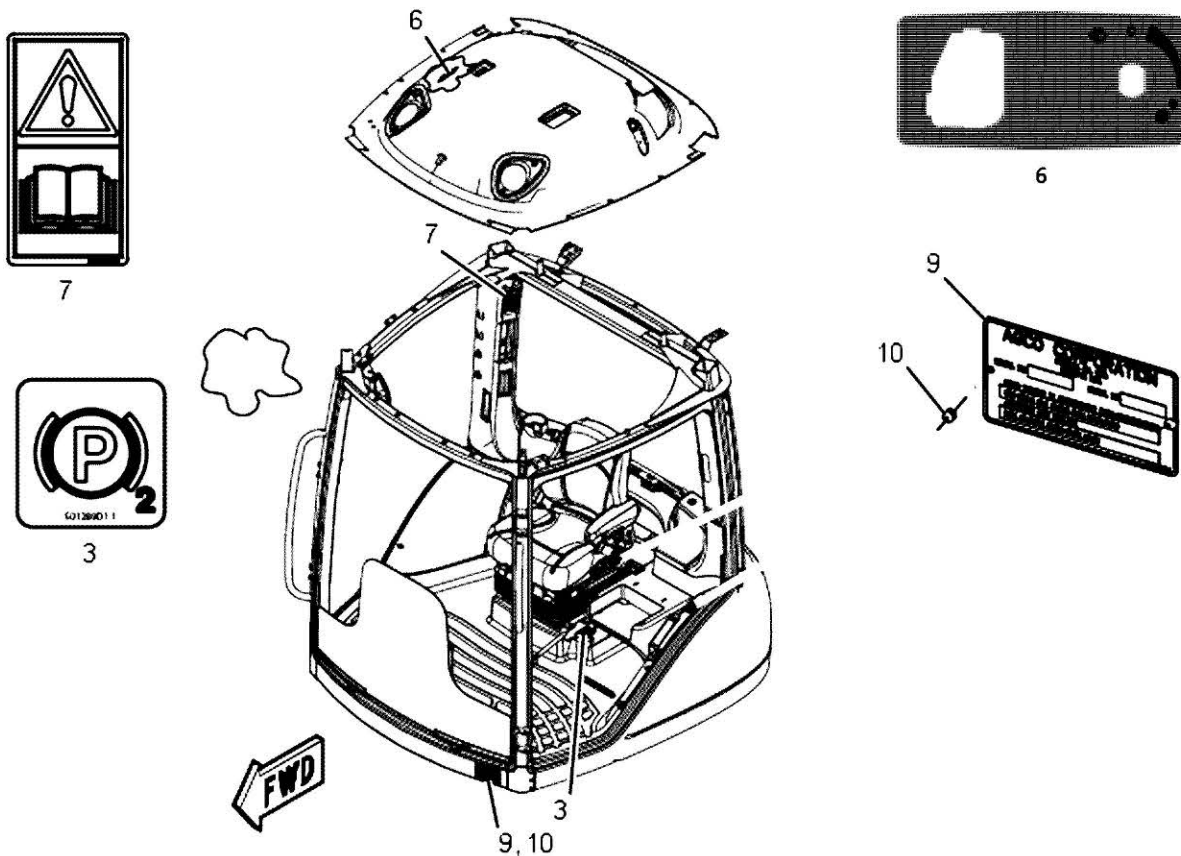

565439D1-5-

565439D1 - CAB DECAL INSTALLATION - INTERNATIONAL

ITEM	PART NUMBER	QTY	DESCRIPTION COMMENTS	TECHNICAL SPECIFICATION
1	501272D1	1	DECAL, EMERGENCY EXIT ALTERNATE EXIT	
3	501289D1	1	DECAL, PARKING BRAKE PARK BRAKE	
4	513720D1	1	DECAL FALL OFF HAZARD INTERNATIONAL	
5	519233D1	1	INFORMATIONAL DECAL DOOR HANDLE	
6	554224D1	1	DECAL, WIPER WIPER	
7	562311D2	1	DECAL, READ MANUAL READ MANUAL	
8	562356D2	1	DECAL BYSTANDER ALERT, INTERNATIONAL	BYSTANDER ALERT
9	NS	1	NON-SERVICEABLE PART ROLL OVER PROTECTION SYSTEM	
10	CH8C-3348	2	BLIND RIVET	6MM OD