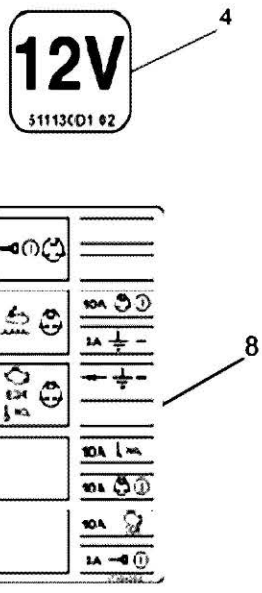

565438D1-4

565438D1 - ELECTRICAL DECAL INSTALLATION - NORTH AMERICAN

ITEM	PART NUMBER	QTY	DESCRIPTION COMMENTS	TECHNICAL SPECIFICATION
1	501277D2	1	INFORMATIONAL DECAL	
2	501297D1	1	INFORMATIONAL DECAL WIRE ACCESS	
3	511126D1	1	WARNING DECAL, ELECTRIC SHOCK ELECTRICAL GROUND	
4	511130D1	2	INFORMATIONAL DECAL 12 VOLT	
5	562322D1	1	WARNING DECAL, EXPLOSION EXPLOSION HAZARD, NORTH AMERICA	
6	563623D1	1	DANGER DECAL, ELECTRIC SHOCK ELECTRICAL HAZARD NORTH AMERICAN	
7	573982D3	1	INFORMATIONAL DECAL MODELS USED ON: CO745 / CO755 / CO765 / CO775 CO835 / CO845 / CO855 / CO865 / CO875 CO945 / CO955 / CO965 / CO975	FUSE / RELAY
8	575600D2	1	INFORMATIONAL DECAL RTMR CHASSIS