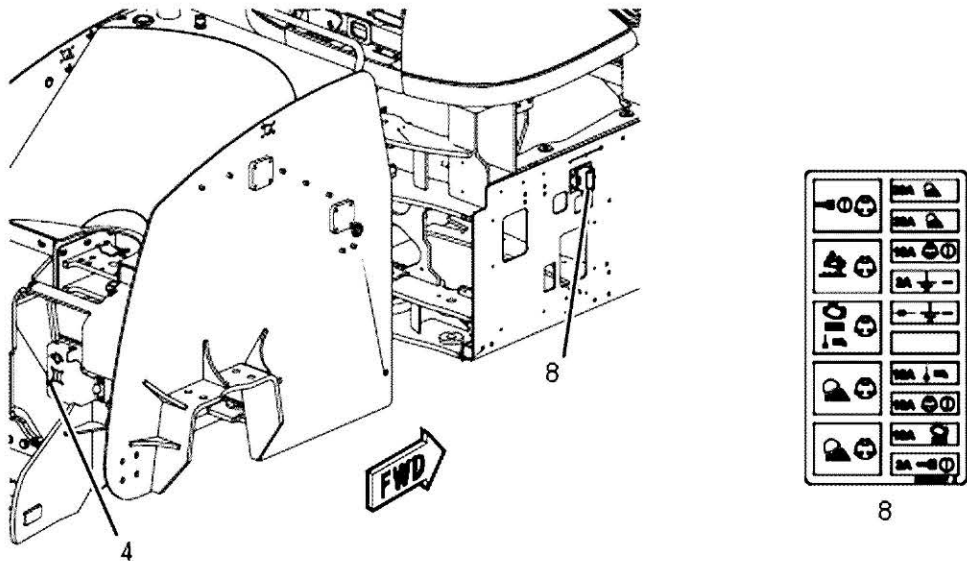

576513D1-3

576513D1 - DECAL INSTALLATION, INTERNATIONAL - ELECTRICAL

ITEM	PART NUMBER	QTY	DESCRIPTION COMMENTS	TECHNICAL SPECIFICATION
			2016	
1	501277D2	1	INFORMATIONAL DECAL SUPERSEDED BY 501277D2	
2	501297D1	1	INFORMATIONAL DECAL WIRE ACCESS	
3	511126D1	1	WARNING DECAL, ELECTRIC SHOCK ELECTRICAL GROUND	
4	511130D1	4	INFORMATIONAL DECAL 12 VOLT	
5	562323D1	1	WARNING DECAL, EXPLOSION EXPLOSION HAZARD NORTH AMERICAN	
6	563624D2	1	DANGER DECAL SUPERCEDED BY 563624D2	
7	576463D2	1	DECAL, FUSE FUSE / RELAY	RELAY
8	582435D1	1	DECAL	RTMR,CHASSIS