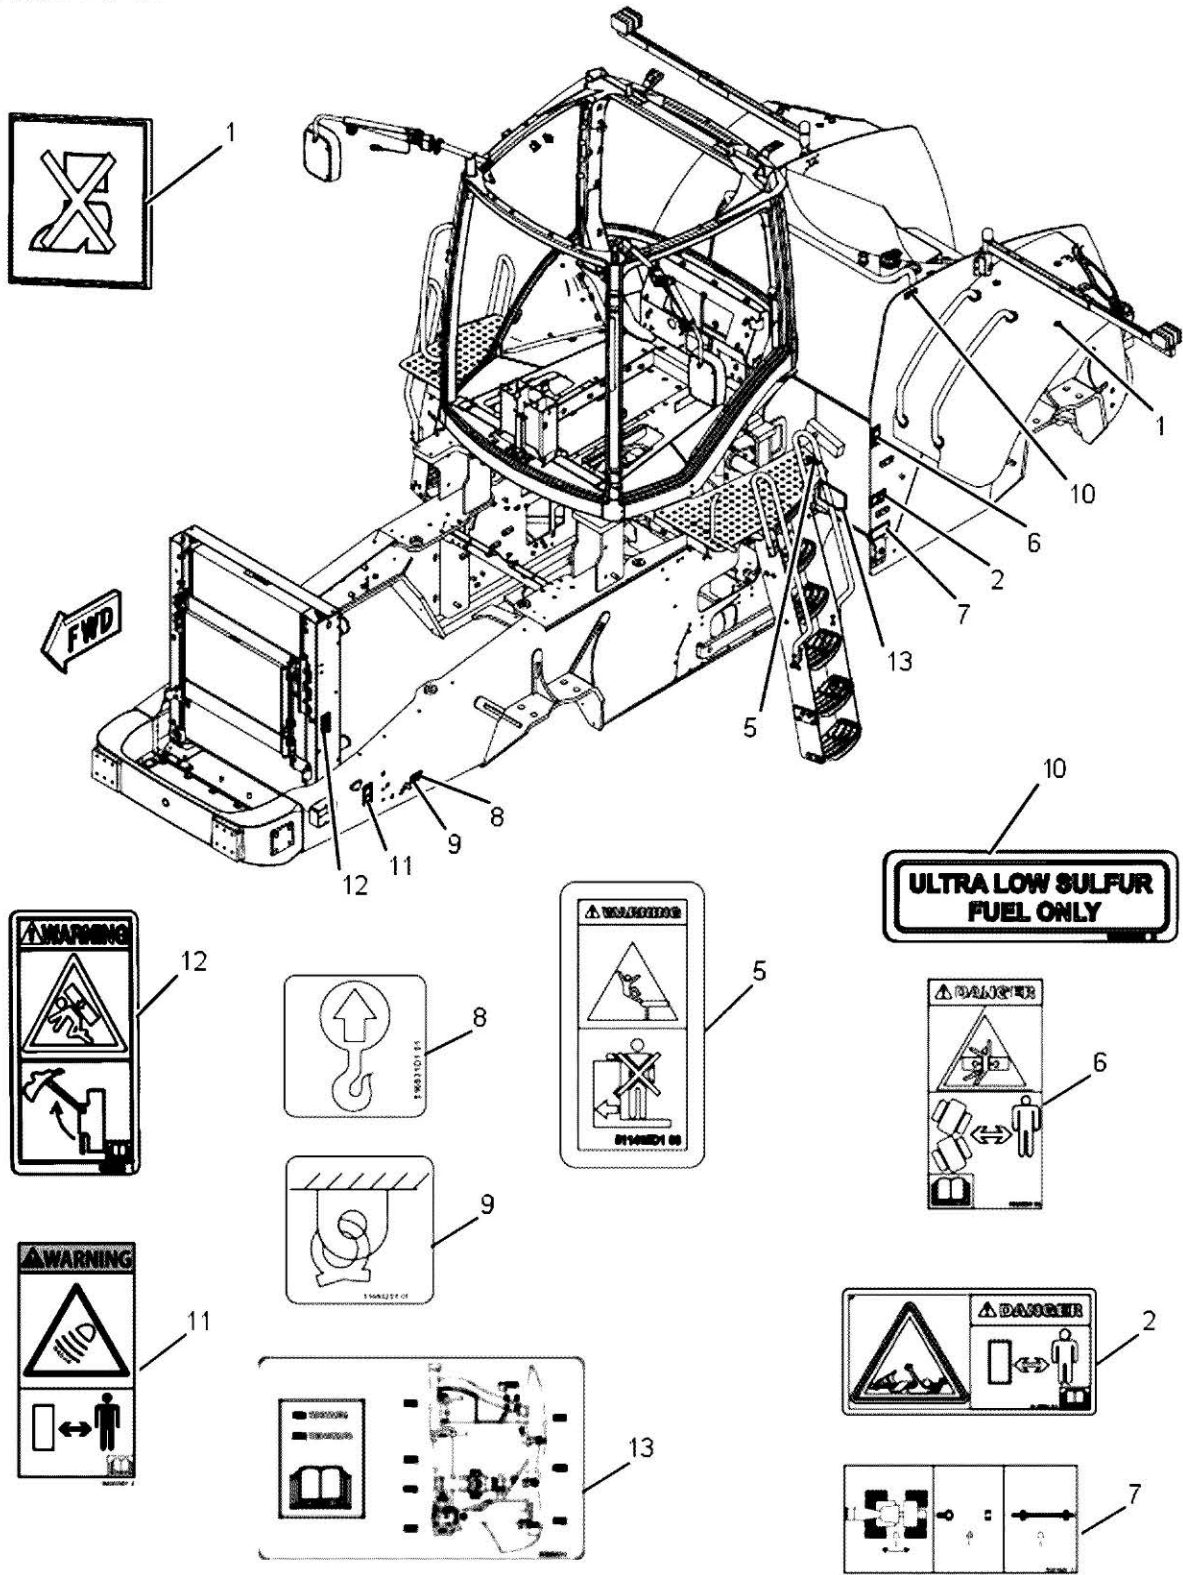

565435D1-5-01

565435D1 - CHASSIS DECAL INSTALLATION - NORTH AMERICAN

ITEM	PART NUMBER	QTY	DESCRIPTION COMMENTS	TECHNICAL SPECIFICATION
1	501251D1	4	WARNING DECAL	
2	511085D1	2	DANGER DECAL, DRIVELINE HAZARD	
5	511415D1	2	DECAL	
6	513648D1	2	DECAL	
7	513718D1	1	INFORMATIONAL DECAL ARTICULATION LOCK	
8	516931D1	4	DECAL, LIFT POINT	
9	566828D1	4	DECAL, TIE DOWN	
10	547844D1	1	ULS FUEL DECAL	
11	562353D1	2	WARNING DECAL RADIATION HAZARD, NORTH AMERICA	
12	573301D1	1	WARNING DECAL HOOD SUPPORT	
13	575460D1	1	DECAL, GREASE